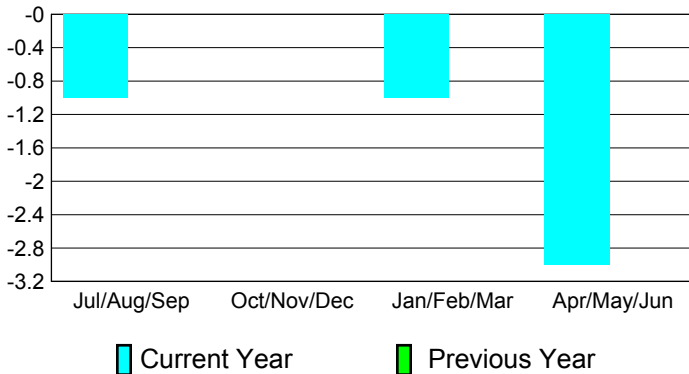

2010-2011 GMT Reports for District (or Undistricted) **District 331 A**

GMT: **Shinobu Goto**

Location: **JAPAN**

GMT CA: **5**

CLUBS

Club Results
2010-2011

Clubs
2009-2010

Month	New Club Goal	Actual New Clubs	Actual Dropped Clubs	Gain/Loss of Clubs	Gain/Loss of Clubs
Jul/Aug/Sep	0	0	-1	-1	0
Oct/Nov/Dec	1	0	0	0	0
Jan/Feb/Mar	1	0	-1	-1	0
Apr/May/June	0	1	-4	-3	0
Totals	2	1	-6	-5	0

Club Results 2010-2011

Goal, New, Dropped, Gain/Loss

Comparison of Club Gain/Loss

Current Year Compared to the Previous Year

YTD Status Quo Clubs 2010-2011

Status Quo Clubs Compared to Status Quo Members

MEMBERSHIP

Membership Results
2010-2011

Membership
2009-2010

Month	Net Memb Goal	Actual New Memb	Actual Dropped Memb	Gain/Loss of Memb	Gain/Loss of Memb
Jul/Aug/Sep	30	67	-70	-3	23
Oct/Nov/Dec	45	39	-54	-15	1
Jan/Feb/Mar	40	38	-76	-38	-1
Apr/May/June	-15	99	-177	-78	-70
Totals	100	243	-377	-134	-47

Membership Results 2010-2011

Goal, New, Dropped, Gain/Loss

Comparison of Membership Gain/Loss

Current Year Compared to the Previous Year

Gender Comparison 2010-2011

Jul/Aug/Sep

Oct/Nov/Dec

Jan/Feb/Mar

Apr/May/June

Male

Female