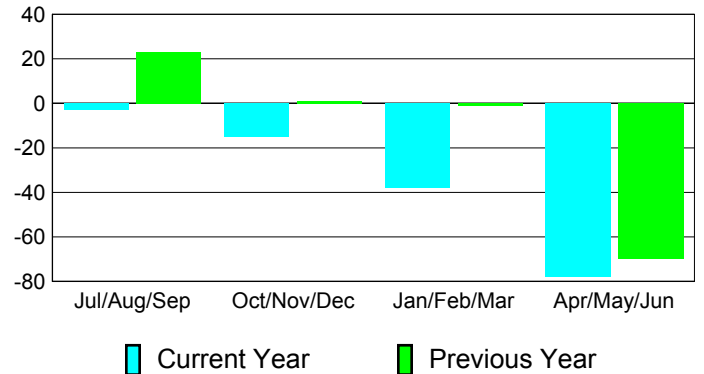

Gender Comparison 2010-2011

Jul/Aug/Sep

Oct/Nov/Dec

Jan/Feb/Mar

Apr/May/June

Male

Female