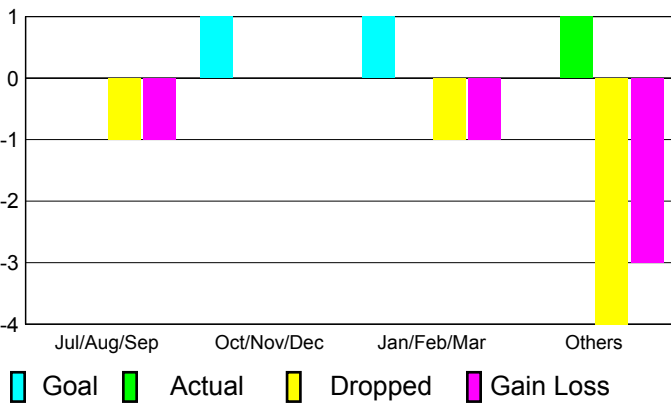

## CLUBS

**Club Results**  
2010-2011

**Clubs**  
2009-2010

Month	New Club Goal	Actual New Clubs	Actual Dropped Clubs	Gain/Loss of Clubs	Gain/Loss of Clubs
Jul/Aug/Sep	0	0	-1	-1	0
Oct/Nov/Dec	1	0	0	0	0
Jan/Feb/Mar	1	0	-1	-1	0
Apr/May/June	0	1	-4	-3	0
<b>Totals</b>	<b>2</b>	<b>1</b>	<b>-6</b>	<b>-5</b>	<b>0</b>

### Club Results 2010-2011

Goal, New, Dropped, Gain/Loss

### Comparison of Club Gain/Loss

Current Year Compared to the Previous Year