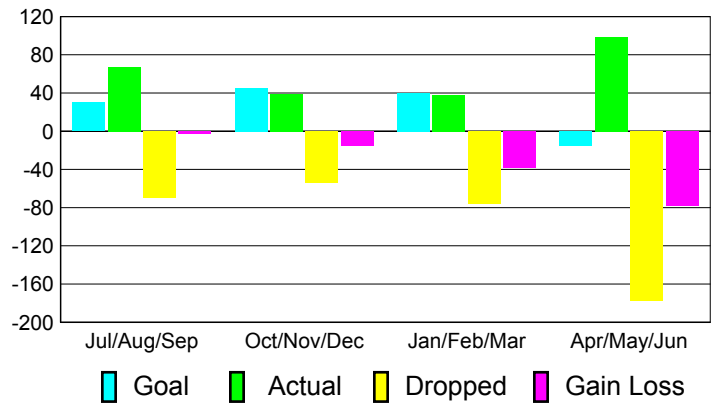

### YTD Status Quo Clubs 2010-2011

Status Quo Clubs Compared to Status Quo Members

## MEMBERSHIP

**Membership Results**  
2010-2011

**Membership**  
2009-2010

Month	Net Memb Goal	Actual New Memb	Actual Dropped Memb	Gain/Loss of Memb	Gain/Loss of Memb
Jul/Aug/Sep	30	67	-70	-3	23
Oct/Nov/Dec	45	39	-54	-15	1
Jan/Feb/Mar	40	38	-76	-38	-1
Apr/May/June	-15	99	-177	-78	-70
<b>Totals</b>	<b>100</b>	<b>243</b>	<b>-377</b>	<b>-134</b>	<b>-47</b>

### Membership Results 2010-2011

Goal, New, Dropped, Gain/Loss

### Comparison of Membership Gain/Loss

Current Year Compared to the Previous Year